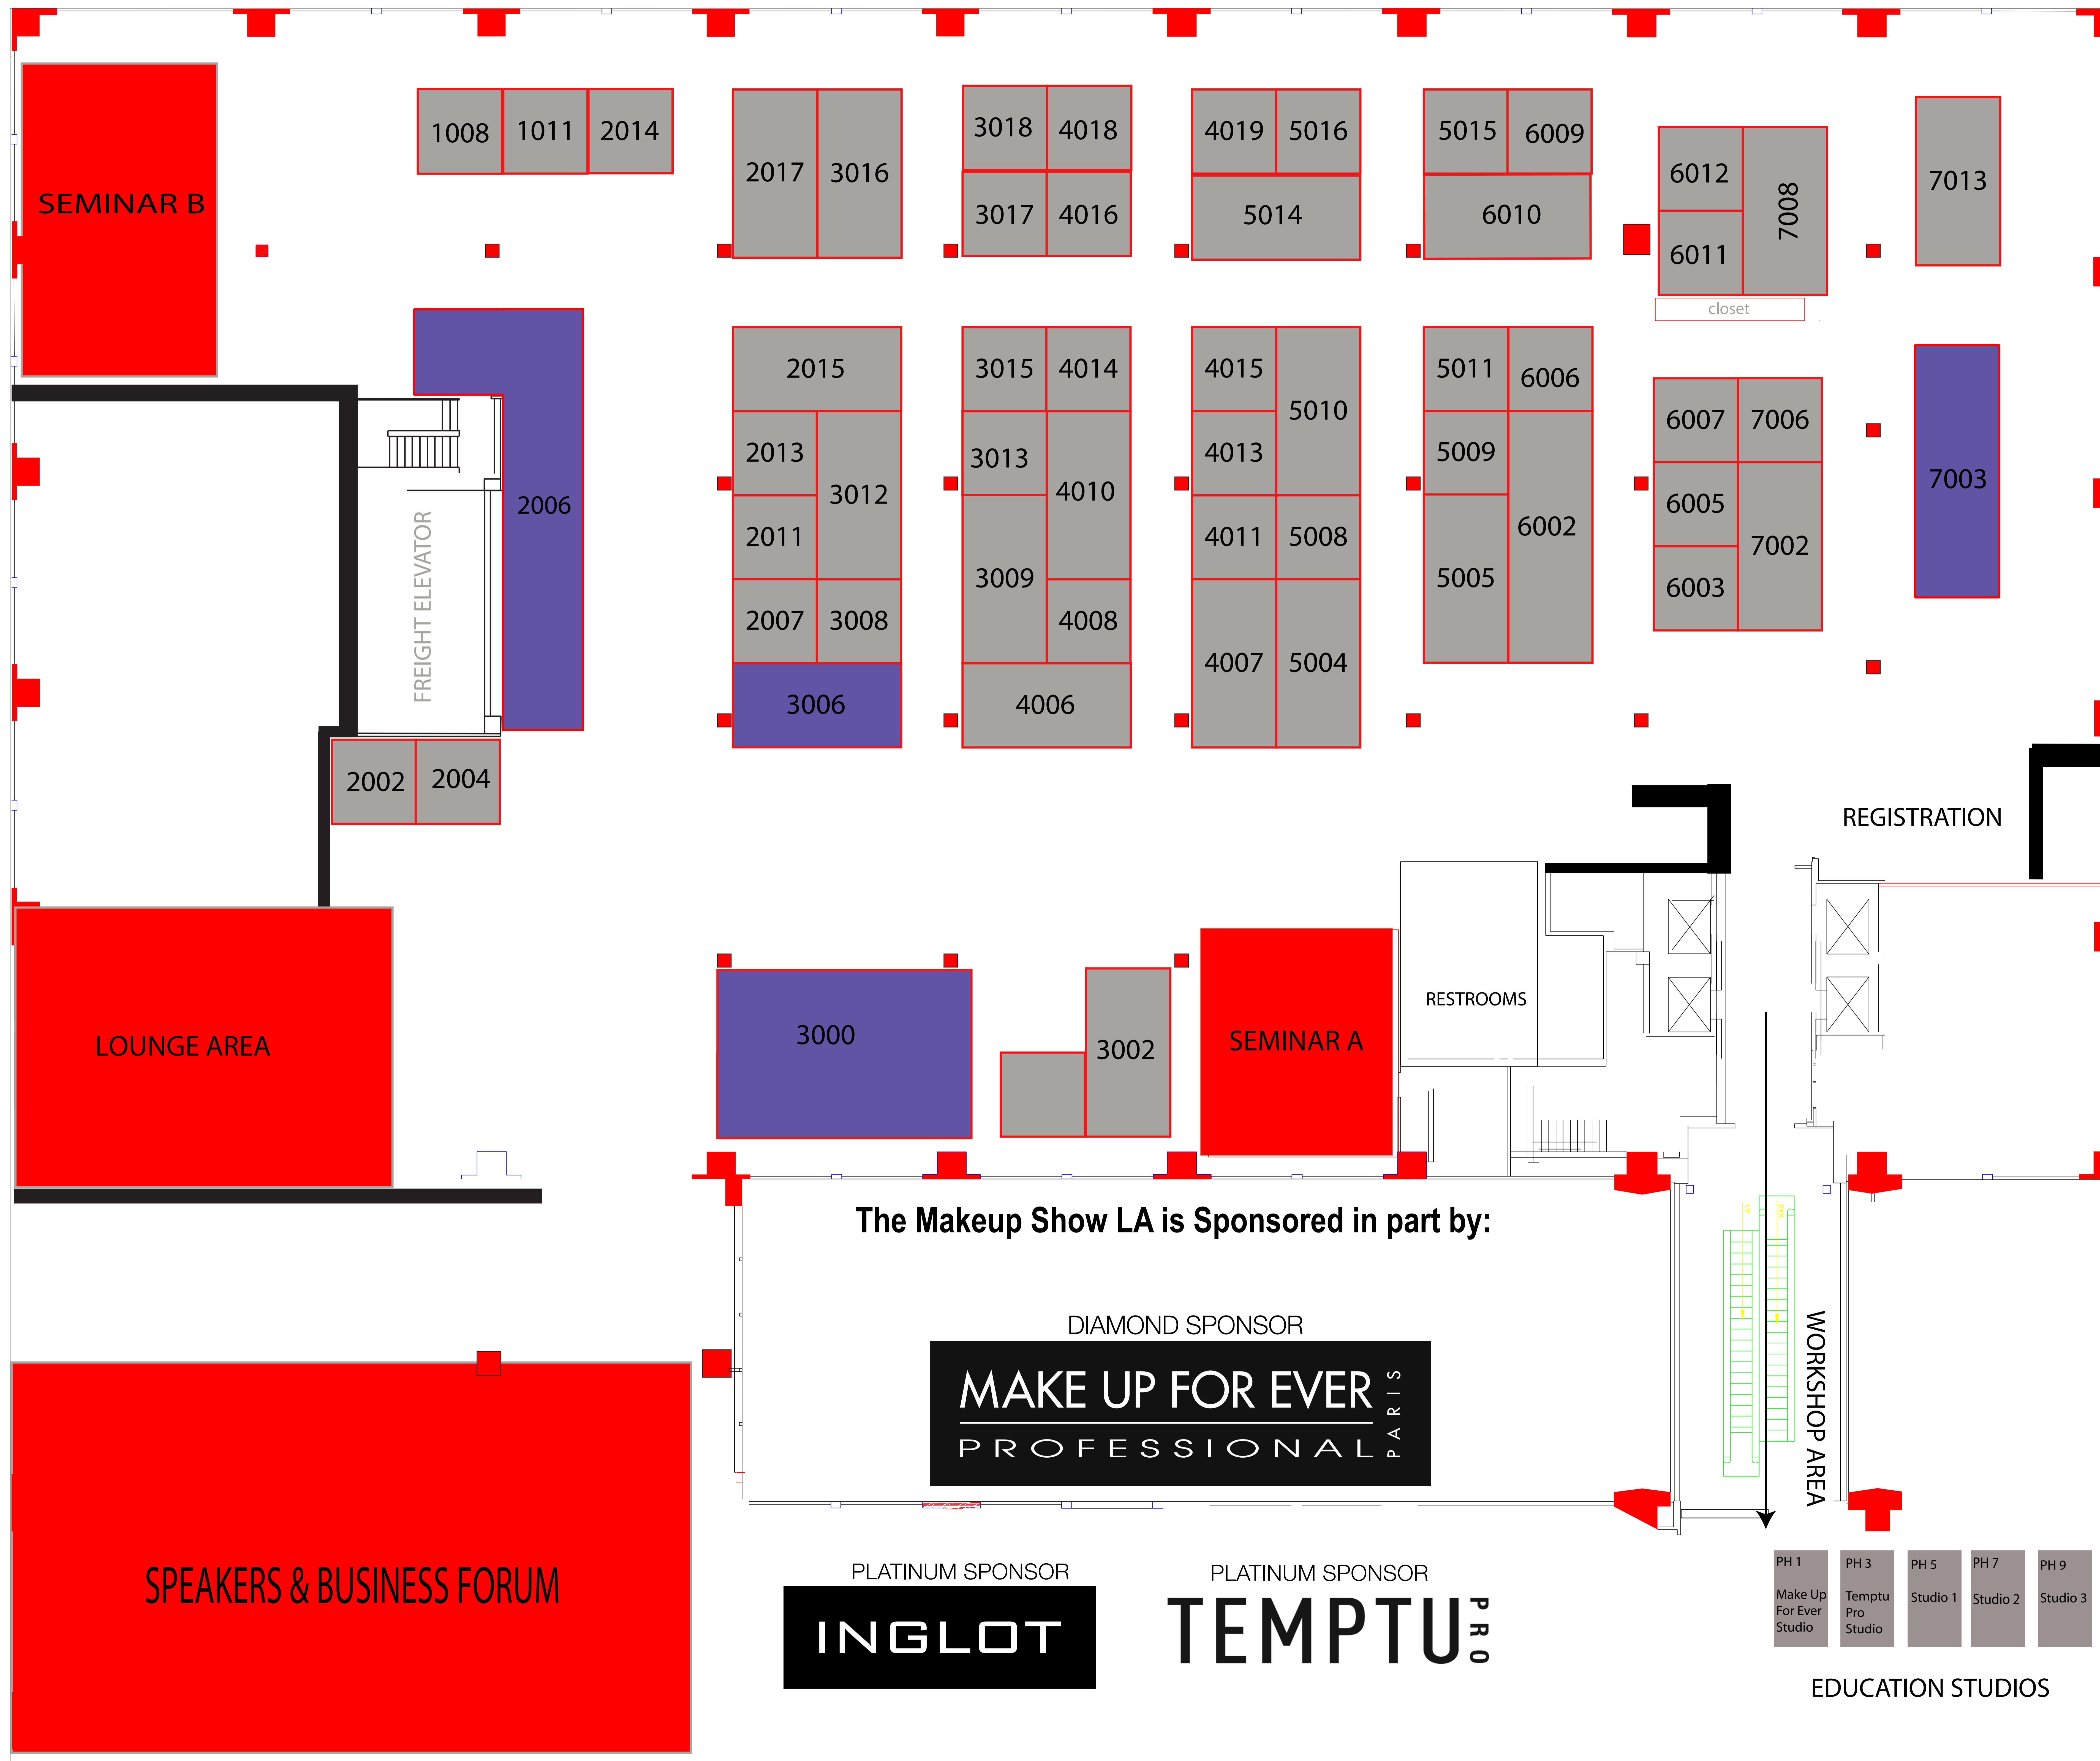

The Makeup Show LA

ADORO COSMETICS	2013
ALCONE	4006
AURALINE BEAUTY	5005
BECCA	7006
BELLAPIERRE COSMETICS	3012
BLINC INC	5011
CROWN BRUSH	2006
CRYSTAL WRIGHT LIVE	4008
DERMALOGICA	6005
DINAIR	2017
EMBRYOLISSE USA	2007
EVE PEARL BEAUTY	6009
EYE KANDY COSMETICS	5009
FACE ATELIER	3009
FRENDS BEAUTY SUPPLY	3016
GLIMMER BODY ART	4019
GRAFTOBIAN	6002
GREX AIRBRUSH	2014
HAKUHODO USA	3017
I MAKE YOU BEAUTIFUL	5015
INUOVI COSMETICS	6012
INGLOT	7003
IREDALE MINERAL COSMETICS	6007
KETT COSMETICS	4010
KORRES NATURAL PRODUCTS	6006
KRYOLAN	5010
LASPLASH COSMETICS	4018
LONGMI LASHES BY DANIEL	1011
MAI COUTURE	3008
MAKE-UP DESIGNORY	7008
MAKE UP FOR EVER	3000
MEHRON	2015
MINERAL ESSENCE	5014
MKC BEAUTY ACADEMY	6011
MODEL IN A BOTTLE	4015
NAIMIES	6010
NAKED COSMETICS	3015
NATIONAL FIBER TECHNOLOGY	4016
NIGELS BEAUTY EMPORIUM	3002
OBSESSIVE COMPULSIVE COSMETICS	5004
ON MAKEUP MAGAZINE	2004
RAINBOW SKIN ART	4011
REVITALASH	7013
SHADOW SHIELDS	6003
SMASHBOX COSMETICS	7002
SOUTH SEAS SKINCARE	2011
STILA	1008
TEMPTU PRO	3006
THE GALVANIC GIRL	4014
THE KNOT	3013
THE POWDER GROUP	2002
TUTTO	5016
VANCOUVER FILM SCHOOL	4013
WEBPHOTOMASTER	3018
YABY COSMETICS	5008
YOUNGBLOOD MINERAL COSMETICS	4007